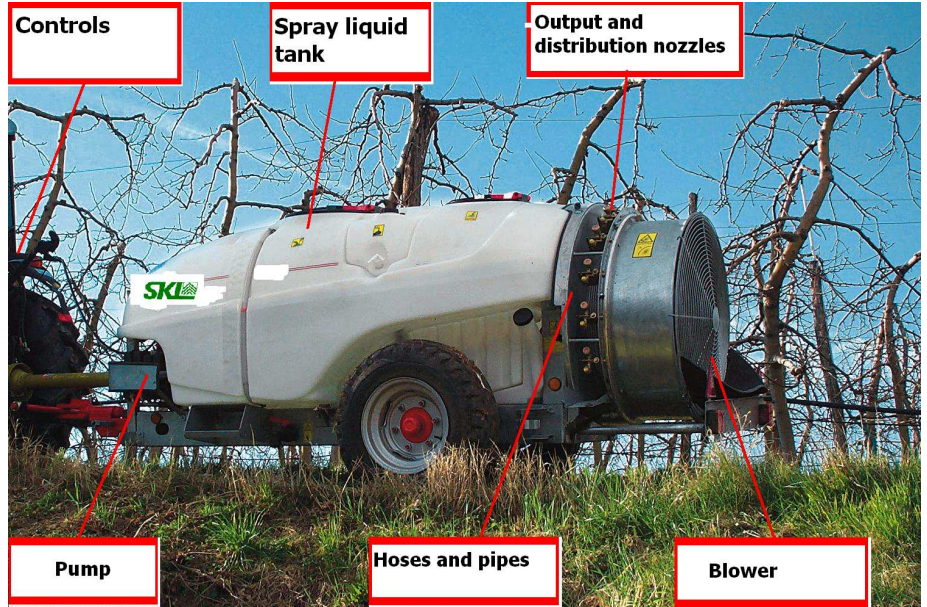

Inspection Air-Assisted Sprayers for Bush and Tree Crops

What is inspected:

All air-assisted sprayers for bush and tree crops are inspected on base of regulations of the Product Board for Horticulture.

The inspections are performed by nation wide network of SKL certified inspection centres