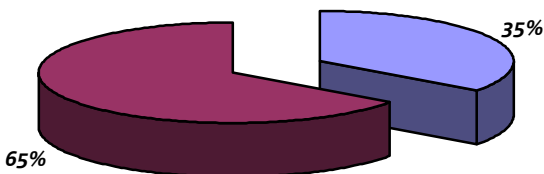

Results of the inspections 2006